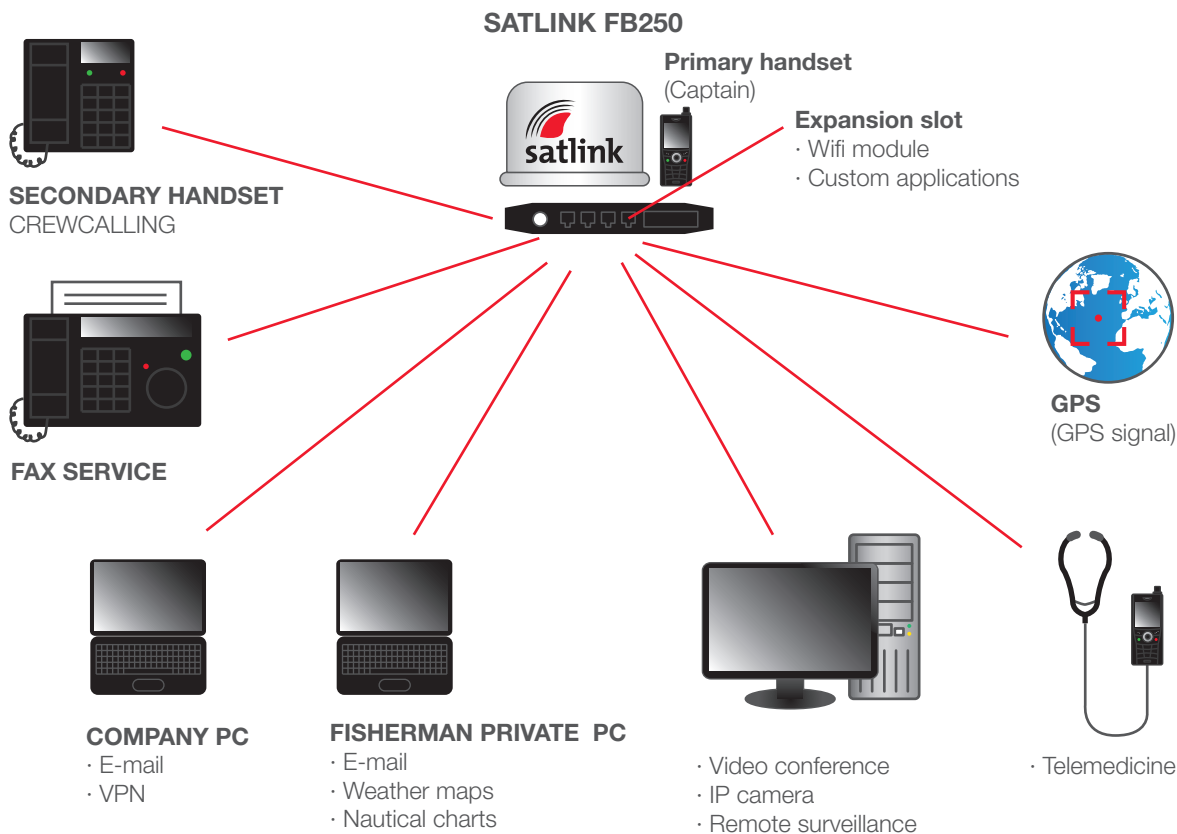

OPERATING DIAGRAM

TECHNICAL SPECIFICATIONS

FREQUENCY		INTERFACE	
Transmitting	1626,5 MHz - 1660,5 MHz	2Ports RJ11	
Receiving	1525,0 MHz - 1599,0 MHz	4Ports RJ45	
COMMUNICATION SERVICES		1Spansion Slot	
Voice	4 kbps, 3.1 kHz	Power LED Indicator	
Standard IP	284/284 kbps	ROUTER	
Streaming IP	32, 64, 128 kbps	LAN/Ethernet	4 x 10 Base - T Ethernet Ports including 2 PoE
Fax	G3	LAN/Standard	IEEE 802.3 10 Base - T Ethernet
SMS	Up to 160 caracteres	LAN/Network protocols	TCP/IP, NAT, PAT, HTTP, DHCP Server, MAC
BDU		SHIP MOTION	
Weight	2.6 kg	Roll	+38°/8
Dimensions	314.7 x 295 x 59.4 mm	Pitch	+1°/6s
Expansion Slot Dimensions	93 x 76 17 mm	Yaw	+8°/50s
Storage Temperature	-40°C to +80°C	Surge	0.2 g
Optional Temperature	-25°C to +55°C	Sway	0.2 g
HANDSET		Heave	0.5 g
Weight	80 grams	Turning Rate	+/-6 deg/s
Dimensions	145 x 65 x 25 mm	Headway	30 Knots
ANTENNA			
Weight	3.8 kg		
Dimensions	H 277 x D 319.5 mm		
Storage Temperature	-40°C to +80°C		
Optional Temperature	-25°C to +55°C		
Cable	50 meters at RJ214		
Power supply	12VDC -10%		

www.satlink.es

Satlink FB250 (ref: 00843)

SATLINK FB250